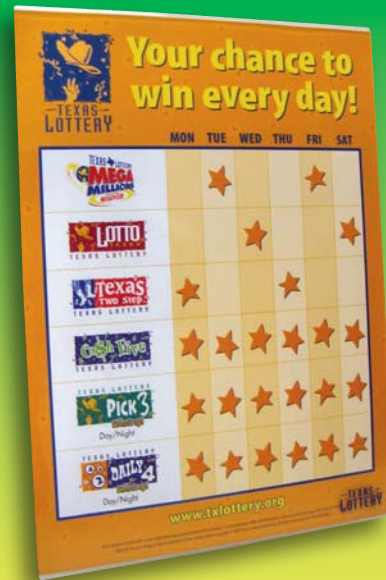

- 10 in. x 8 in. x 4 in.
- 4-tiered
- Acrylic

2 DIRECTIONAL ARROW

- 10 in. x 20 in.
- 2-sided
- Hole at top for hanging

3 JACKPOT WINDOW SIGN

- 12 in. x 18 in.
- Spiral number pad insert
- Suction cups for mounting and chains for hanging
- Acrylic

4 JACKPOT AWARENESS SIGNAGE

Jackpot Terminal Sign

- 7 1/4 in. x 6 1/2 in.
- Mounts to terminal or register
- Spiral number pad insert

Jackpot Alert Stickers

- 3 in. peel-off backing
- Writeable surface

5 MESSAGE BOARD

- 20 in. x 30 in.
- Dry-erase surface
- One dry-erase pen included
- Blue metal frame

6 MINI BILLBOARD WALL HOLDER

- 8 1/2 in. x 11 in.
- Acrylic
- 4 1/4 in. fold over at bottom and 2 1/4 in. fold over at top with side load
- Includes double-sided tape

7 MINI BILLBOARD T-STAND

- 8 1/2 in. x 13 1/2 in. with a 2 1/2 in. base
- Acrylic
- Freestanding display with top load

8 NEON SIGN

- 23 in. x 23 1/2 in. x 4 3/4 in.
- "Play Lottery" halo painted Yellow-Gold
- State outline halo painted Horizon Blue
- Requires 120V, 60Hz AC electrical outlet