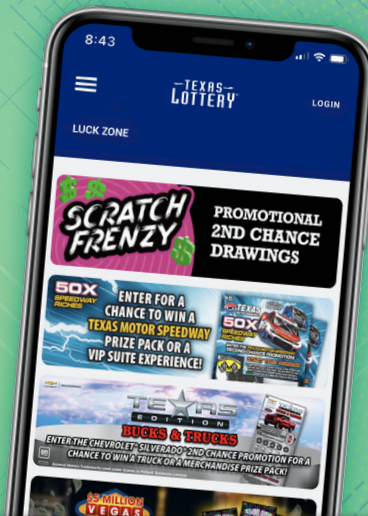

RETAILER SURVEY

Retailer Number:	Position of Person Completing Survey:	☐ Owner	☐ Manager	☐ Employee
	Shift When Survey Completed:	☐ Day	☐ Evening	☐ Overnight

1. Are Retailer Cash Incentive Program (RCIP) goals shared with employees? Yes ___ No ___
2. Are weekly RCIP status reports shared with employees? Yes ___ No ___
3. Does the owner or manager encourage the sale of RCIP games to help make the goal? Yes ___ No ___

Thank you. Please return by September 9 to enter drawing for a Texas Lottery promotional items prize package.

Scan to: Robert.McGovern@lottery.state.tx.us Subj: Aug Survey

or Mail to: Robert McGovern, Retailer Services – Texas Lottery – PO Box 16630 – Austin TX 78761-6630

PLAY RESPONSIBLY.

SUPPORTING TEXAS EDUCATION AND VETERANS

texaslottery.com