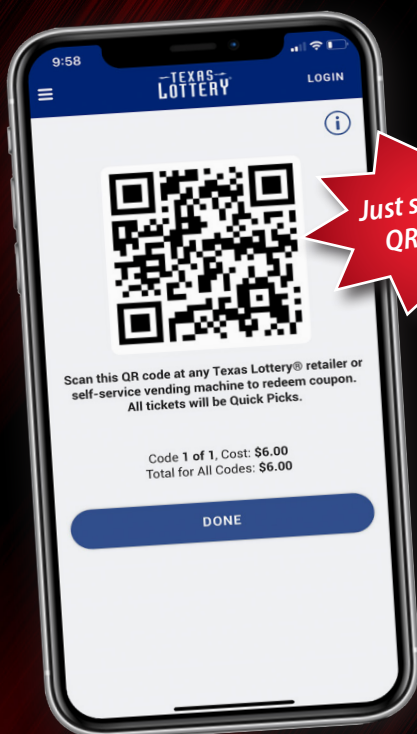

February 2023

Round★Up

SCRATCH TICKET FOCUS

- PRIZES START AT \$50!
- \$1,000,000 TOP PRIZE!
- OVER \$185 MILLION IN TOTAL PRIZES!

DRAW GAME FOCUS

NEW DIGITAL COUPON

Just scan the QR code!

Only Available on the Texas Lottery® App!

Players get \$8 of **Powerball®** Quick Picks for \$6!

Offer Valid 2/1 – 2/28!

Two tickets will print after you scan the Digital Coupon QR Code. Give both tickets to player!

RETAIL POS EXECUTION

Debit card bin topper requires retailer approval.

Place TRY ME! stickers at the top of \$1,000,000 Cash Blowout and \$750 Million Winner's Circle bins.

REMINDER: All retailers should have at least one veterans' ticket displayed at all times.

TEXAS Two Step
TEXAS LOTTERY