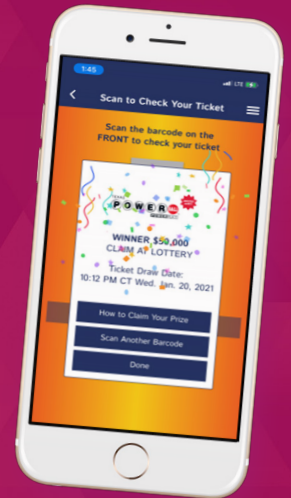

RETAILER CASH INCENTIVE PROGRAM (RCIP)

Your Chances to Earn Extra Cash and Tickets!

#34 Ended April 3.

Base and drawing payments are planned for **May 14**. Drawing results will be available at txlottery.org/Retailers.

#910 Scratch Ticket Promotion Ends May 15.

If you qualify for free packs but do not maintain your lottery license after May 15, you must contact your IGT district office by **May 20** to claim packs.

#35 Runs May 2 – July 31.

TEXAS LOTTERY® APP

APP USERS CAN NOW SEE THEIR PRIZE VALUES!

- Retailers continue to see only prize values up to \$599 when they do an inquiry or validation attempt.
- All terminals, Check-a-Ticket and self-service vending machines continue to display only prize values up to \$599.
- All prize amounts will now display on the app except for annuity, jackpot, merchandise and free ticket prizes, which will display in text.