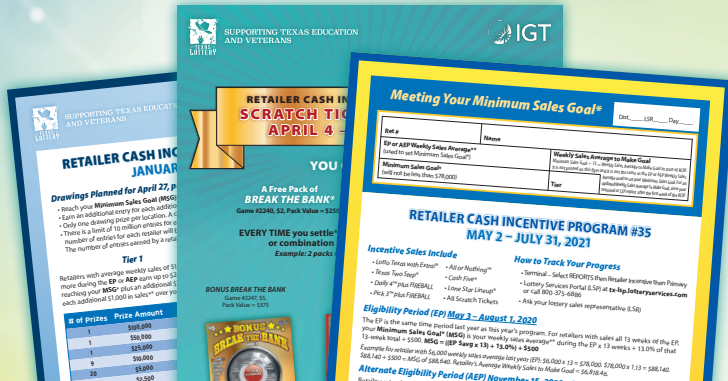

RETAIL POS EXECUTION

REMINDER: All retailers should have at least one veterans' ticket displayed at all times.

Place TRY ME! stickers at the top of \$1,000,000 Crossword and 500X Loteria Spectacular bins.

RETAILER CASH INCENTIVE PROGRAM (RCIP)

Your Chances to Earn Extra Cash and Tickets!

#34 Ended April 3.

Base and drawing payments are planned for **May 14**. Drawing results will be available at txlottery.org/Retailers.