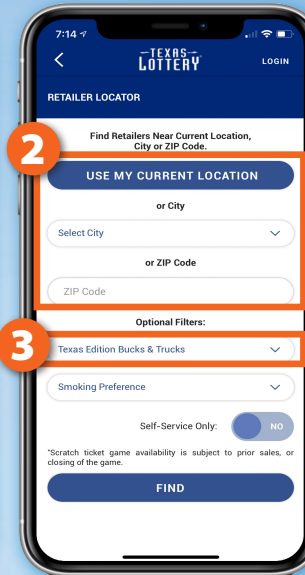

### RCIP #913 SCRATCH TICKET PROMOTION ENDS MAY 14.

This information provides retailers key elements of the RCIP. It is not a comprehensive description of the entire program. For complete program details, refer to the program flyer, talk to your lottery sales rep, call the Texas Lottery M-F 7 a.m. – 5:30 p.m. CT at 800-375-6886 or visit [texaslottery.com/Retailers](http://texaslottery.com/Retailers).

## TEXAS LOTTERY® APP

Players can easily find your store and their favorite games with the Texas Lottery App!

- 1 Select Retailer Locator
- 2 Select **USE MY CURRENT LOCATION** or **City** or enter **ZIP Code**.
- 3 Use **Optional Filters** to select game.
- 4 Map displays retailers with game pack(s) in Active or Confirmed status.
- 5 Details of selected retailer display.