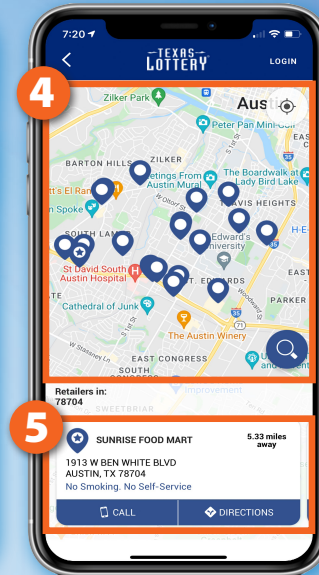

### RCIP #913 SCRATCH TICKET PROMOTION ENDS MAY 14.

This information provides retailers key elements of the RCIP. It is not a comprehensive description of the entire program. For complete program details, refer to the program flyer, talk to your lottery sales rep, call the Texas Lottery M-F 7 a.m. – 5:30 p.m. CT at 800-375-6886 or visit [texaslottery.com/Retailers](http://texaslottery.com/Retailers).

## TEXAS LOTTERY® APP

Players can easily find your store and their favorite games with the Texas Lottery App!

- 1 Select Retailer Locator
- 2 Select **USE MY CURRENT LOCATION** or **City** or enter **ZIP Code**.
- 3 Use **Optional Filters** to select game.
- 4 Map displays retailers with game pack(s) in Active or Confirmed status.
- 5 Details of selected retailer display.