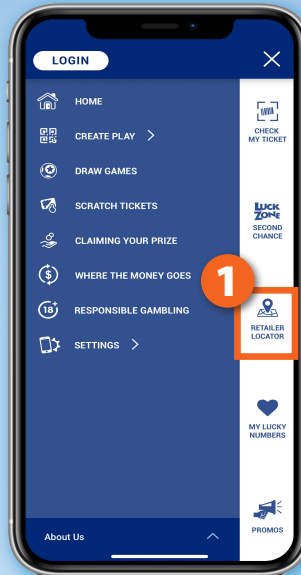

## DON'T LET TIME RUN OUT!

Earn free packs and chances to win a \$1,000 drawing prize!

### RCIP #913 SCRATCH TICKET PROMOTION ENDS MAY 14.

This information provides retailers key elements of the RCIP. It is not a comprehensive description of the entire program. For complete program details, refer to the program flyer, talk to your lottery sales rep, call the Texas Lottery M-F 7 a.m. – 5:30 p.m. CT at 800-375-6886 or visit [texaslottery.com/Retailers](http://texaslottery.com/Retailers).

## TEXAS LOTTERY® APP

Players can easily find your store and their favorite games with the Texas Lottery App!

- 1 Select Retailer Locator
- 2 Select **USE MY CURRENT LOCATION** or **City** or enter **ZIP Code**.
- 3 Use **Optional Filters** to select game.
- 4 Map displays retailers with game pack(s) in Active or Confirmed status.
- 5 Details of selected retailer display.