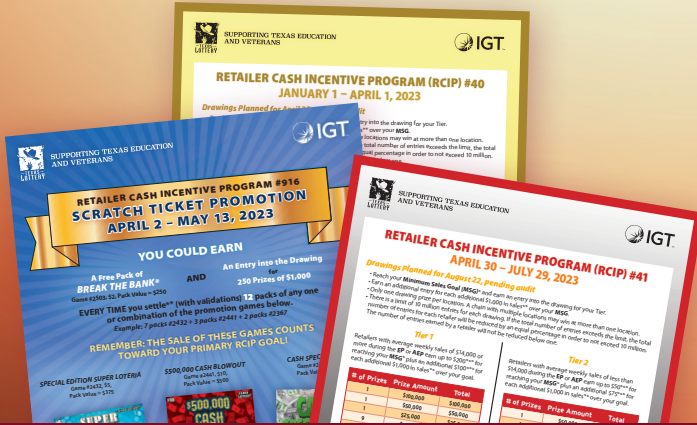

RETAILER CASH INCENTIVE PROGRAM (RCIP)

DON'T MISS THESE OPPORTUNITIES TO EARN EXTRA \$\$

Primary RCIP #40 Ended April 1

- Base and drawing payments to retailers' lottery bank sweep account are scheduled for May 12.