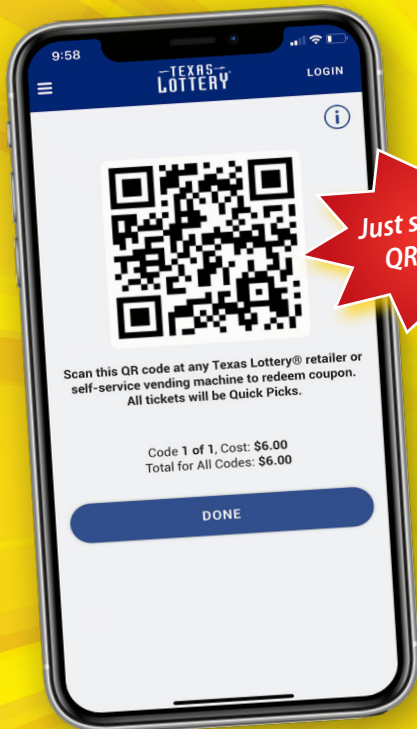

DRAW GAME FOCUS

NEW DIGITAL COUPON

Just scan the
QR code!

Scan this QR code at any Texas Lottery® retailer or self-service vending machine to redeem coupon. All tickets will be Quick Picks.

DONE

Only Available on the Texas Lottery® App!

Players get $8 of
Mega Millions®
Quick Picks for $6!