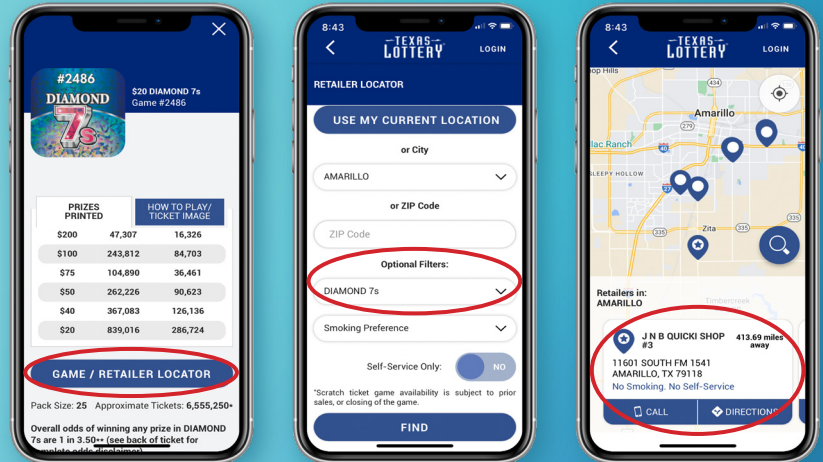

This information provides retailers key elements of the RCIP. It is not a comprehensive description of the entire program. For complete program details, refer to the program flyer, talk to your lottery sales rep, call the Texas Lottery M-F 7 a.m. – 5:30 p.m. CT at 800-375-6886 or visit texaslottery.com/Retailers.

TEXAS LOTTERY® APP

The Texas Lottery App can direct players to your store if you have the scratch ticket game they seek!

Players may tap the GAME/RETAILER LOCATOR button to search for retailers that have the desired scratch game in inventory and in Active or Confirmed status.

Results are displayed on an interactive map. As the player swipes through the retailer list, the map position associated with the displayed retailer is highlighted with a star.

Players may get directions by calling the retailer or using their phone navigation app.