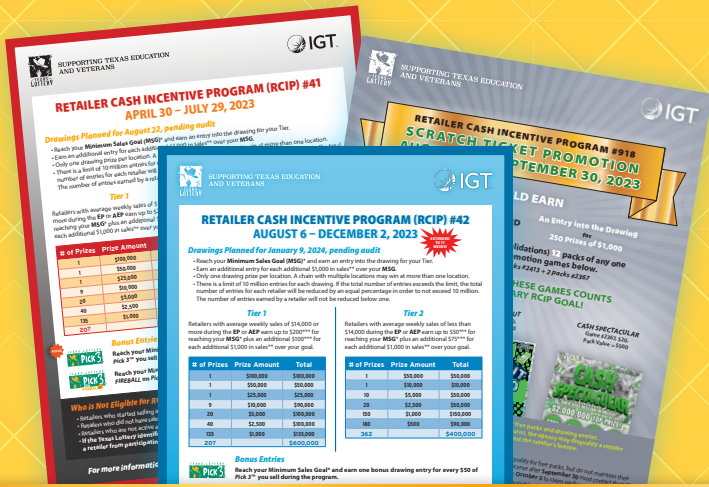

RETAIL POS EXECUTION

REMINDER: All retailers should have at least one veterans' ticket displayed at all times.

Place TRY ME! Stickers at the top of bins for RCIP games Ca\$h Blowout and Cash Spectacular.

DRAW TIME
10:12 PM

PICK 3 **DAILY 4** **ALL or nothing**
FIREBALL FIREBALL TEXAS LOTTERY

MON - SAT

DRAW BREAKS START
9:50 AM 5:50 PM
12:17 PM 10:02 PM

DRAW TIMES
10:00 AM 6:00 PM
12:27 PM 10:12 PM

SEPTEMBER 2023 – NEW SCRATCH TICKETS START

RETAILER CASH INCENTIVE PROGRAM (RCIP)

#918 August 20 – September 30

• If not Active **September 30**, contact IGT by **October 5** to claim packs.

#41 Ended July 29

- Drawing results on website Retailers page.
- Base & Drawing Payments **September 15**, pending audit.